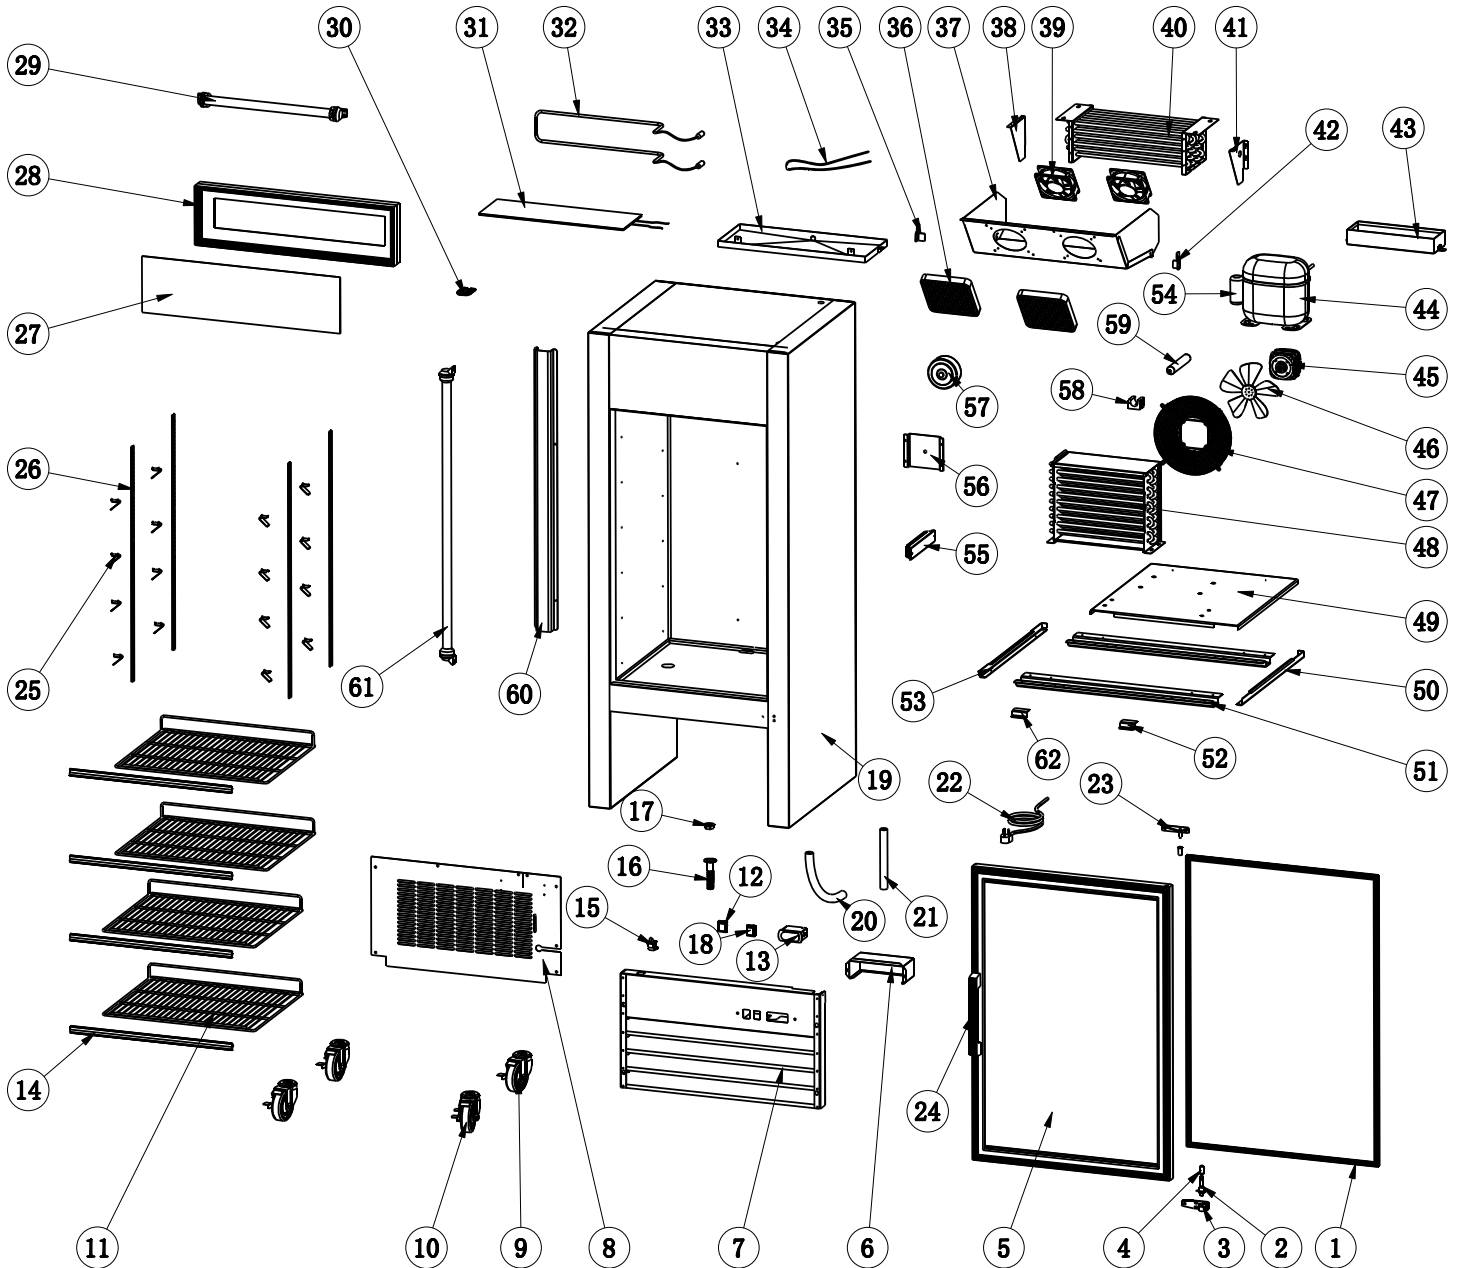

Parts Breakdown

Model FR-CN-0012-HC 50029

Parts Breakdown

Model FR-CN-0012-HC 50029

Item No.	Description	Position	Item No.	Description	Position	Item No.	Description	Position
AA848	Gasket for 50029	1	AA857	Upper Right Hinge Holder for 50029	23	AA874	Outer Drain Pan for 50029	43
AA807	Bottom Right Hinge Holder for 50029	2	AA695	Glass Door Handle for 50029	24	AE938	Compressor for 50029	44
AA810	Bottom Hinge Axis for 50029	3	26884	K Clip for 50029	25	AA705	Condenser Fan Motor for 50029	45
AA715	Axis Cover for 50029	4	AA809	K Strip for 50029	26	AA208	Condenser Fan Blade for 50029	46
AA849	Glass Door for 50029	5	AA860	Light Box Plate for 50029	27	AA249	Condenser Fan Motor Cover for 50029	47
AB975	Waterproof Cover of Thermostat for 50029	6	AA861	Light Box Frame for 50029	28	AA709	Condenser for 50029	48
AE932	Front Grill for 50029	7	AA862	Cabinet LED for 50029	29	AE939	Compressor Installation Board for 50029	49
AE933	Back Grill for 50029	8	AA863	Fixer for Probe for 50029	30	AB971	Right Rail for Installation Board for 50029	50
26247	Caster without Brake for 50029	9	AA864	Drain Pan Heater for 50029	31	AE940	Castor Installation Plate for 50029	51
26246	Caster with Brake for 50029	10	AA865	Defrost Heater for 50029	32	AA304	Installation Board Limited Block for 50029	52
AA853	Shelf for 50029	11	AE934	Evaporator Drain Pan for 50029	33	AB978	Left Rail for Installation Board for 50029	53
AA124	Power Switch for 50029	12	AA867	Drain Hose Heater for 50029	34	AA711	LED Power Supply for 50029	55
AA324	Thermostat for 50029	13	AB962	Left Bracket for Evaporator Fan Cover for 50029	35	AE926	Thermostat Installation Plate for 50029	56
AA854	Shelf Tag for 50029	14	AA710	Evaporator Fan Motor Cover for 50029	36	AE941	Glass Door Heater Transformer for 50029	57
AB977	Door Switch for 50029	15	AE935	Evaporator Cover for 50029	37	AB595	Filter Fixer for 50029	58
AA686	Plastic Drain Pipe with Fixer for 50029	16	AE936	Left End Plate for Evaporator for 50029	38	AB594	Filter for 50029	59
AA687	Drain Pipe Cover for 50029	17	AE901	Evaporator Fan Motor for 50029	39	AE942	Air Pipe Protection Board for 50029	60
AA362	LED Light Switch for 50029	18	AA871	Evaporator for 50029	40	AA885	LED Light for 50029	61
AA216	Drain Tube for 50029	20, 21	AE937	Right End Plate for Evaporator for 50029	41	AB974	Handle for Installation Board for 50029	62
AA856	Power Cord for 50029	22	AA793	Right Bracket for Evaporator Fan Cover for 50029	42			